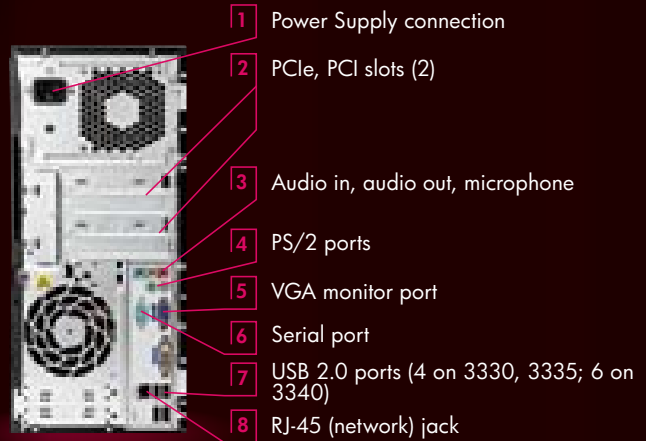

FEATURES OVERVIEW

HP PRO 3330, 3335 & 3340 Microtower