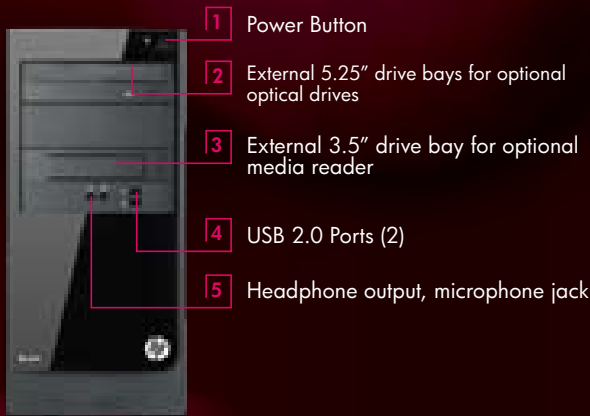

FEATURES OVERVIEW

HP PRO 3330, 3335 & 3340 Microtower