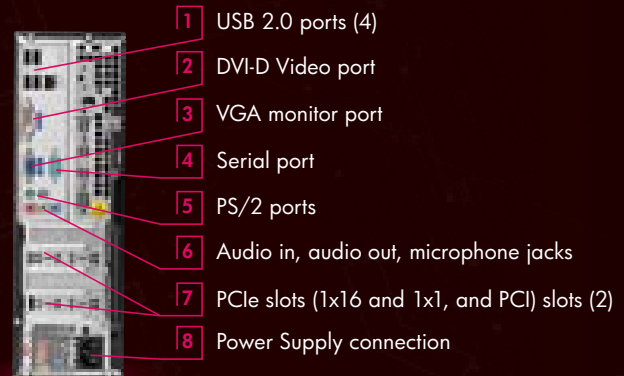

HP PRO 3330 Small Form Factor